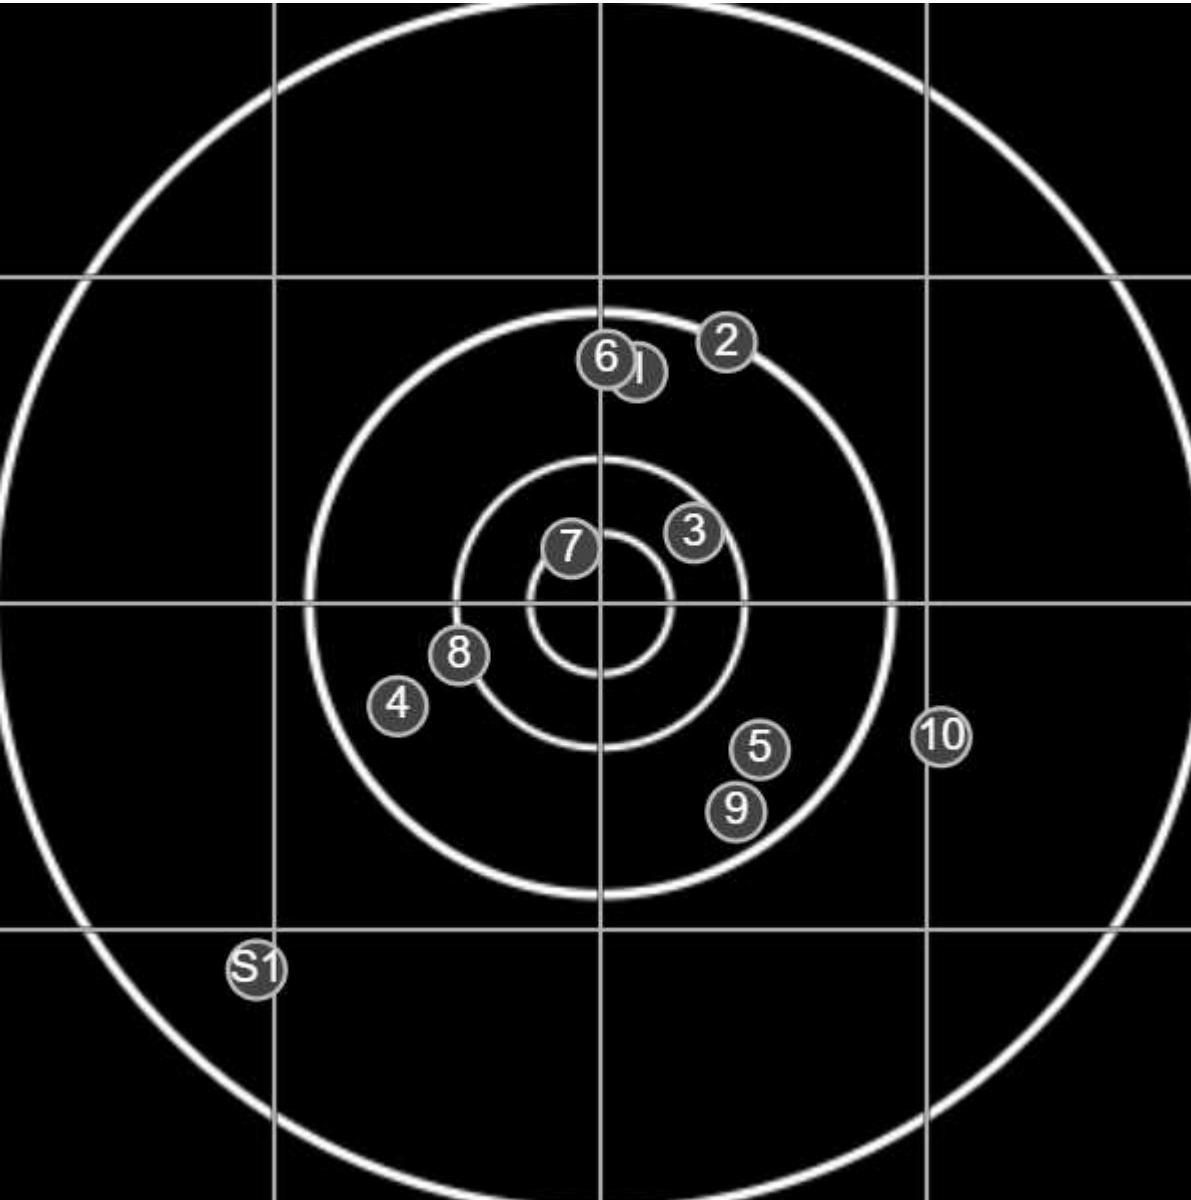

**SILVER  
MOUNTAIN  
TARGETS**  
Made in Canada

true  
3/21/2026  
1:24:52 PM

**BRC Series Shoot**  
Series 3  
600yd

**BRC T6 [-70]**  
AU-600y

Group: 266.7 mm  
(266.2w x 230.1h)

(Iron)

**Shooter**  
Dennis Lavelle[m04]

**49.3**

**FINAL**  
v: 1826, sd: 18.7

#	fps	score
10	1801	4
9	1809	5
8	1815	V
7	1834	SV
6	1835	5
5	1839	5
4	1840	5
3	1794	V
2	1851	5
1	1843	5
S1	1762	(4)

**SILVER  
MOUNTAIN  
TARGETS**  
Made in Canada

v: 1846, sd: 18.9

#	fps	score
10	1825	4
9	1829	4
8	1830	5
7	1849	4
6	1891	V
5	1836	V
4	1846	4
3	1865	5
2	1848	5
1	1835	5
S2	1864	(4)
S1	1836	(V)